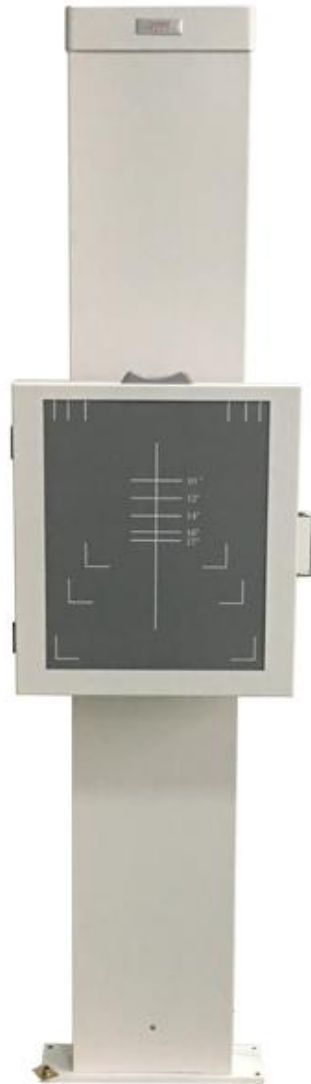

Picture of the Vertical Fixed Manual Bucky Stand NK14SG Type Front View

Weifang Newheek Electronic Tech Co., Ltd.

Add: No. 1 Factory Building of No.13426 of Yuqing East Street, Weifang, Shandong, China.
Website: www.buckystand.com Tel: 86 536 8882360 Email: service@newheek.com